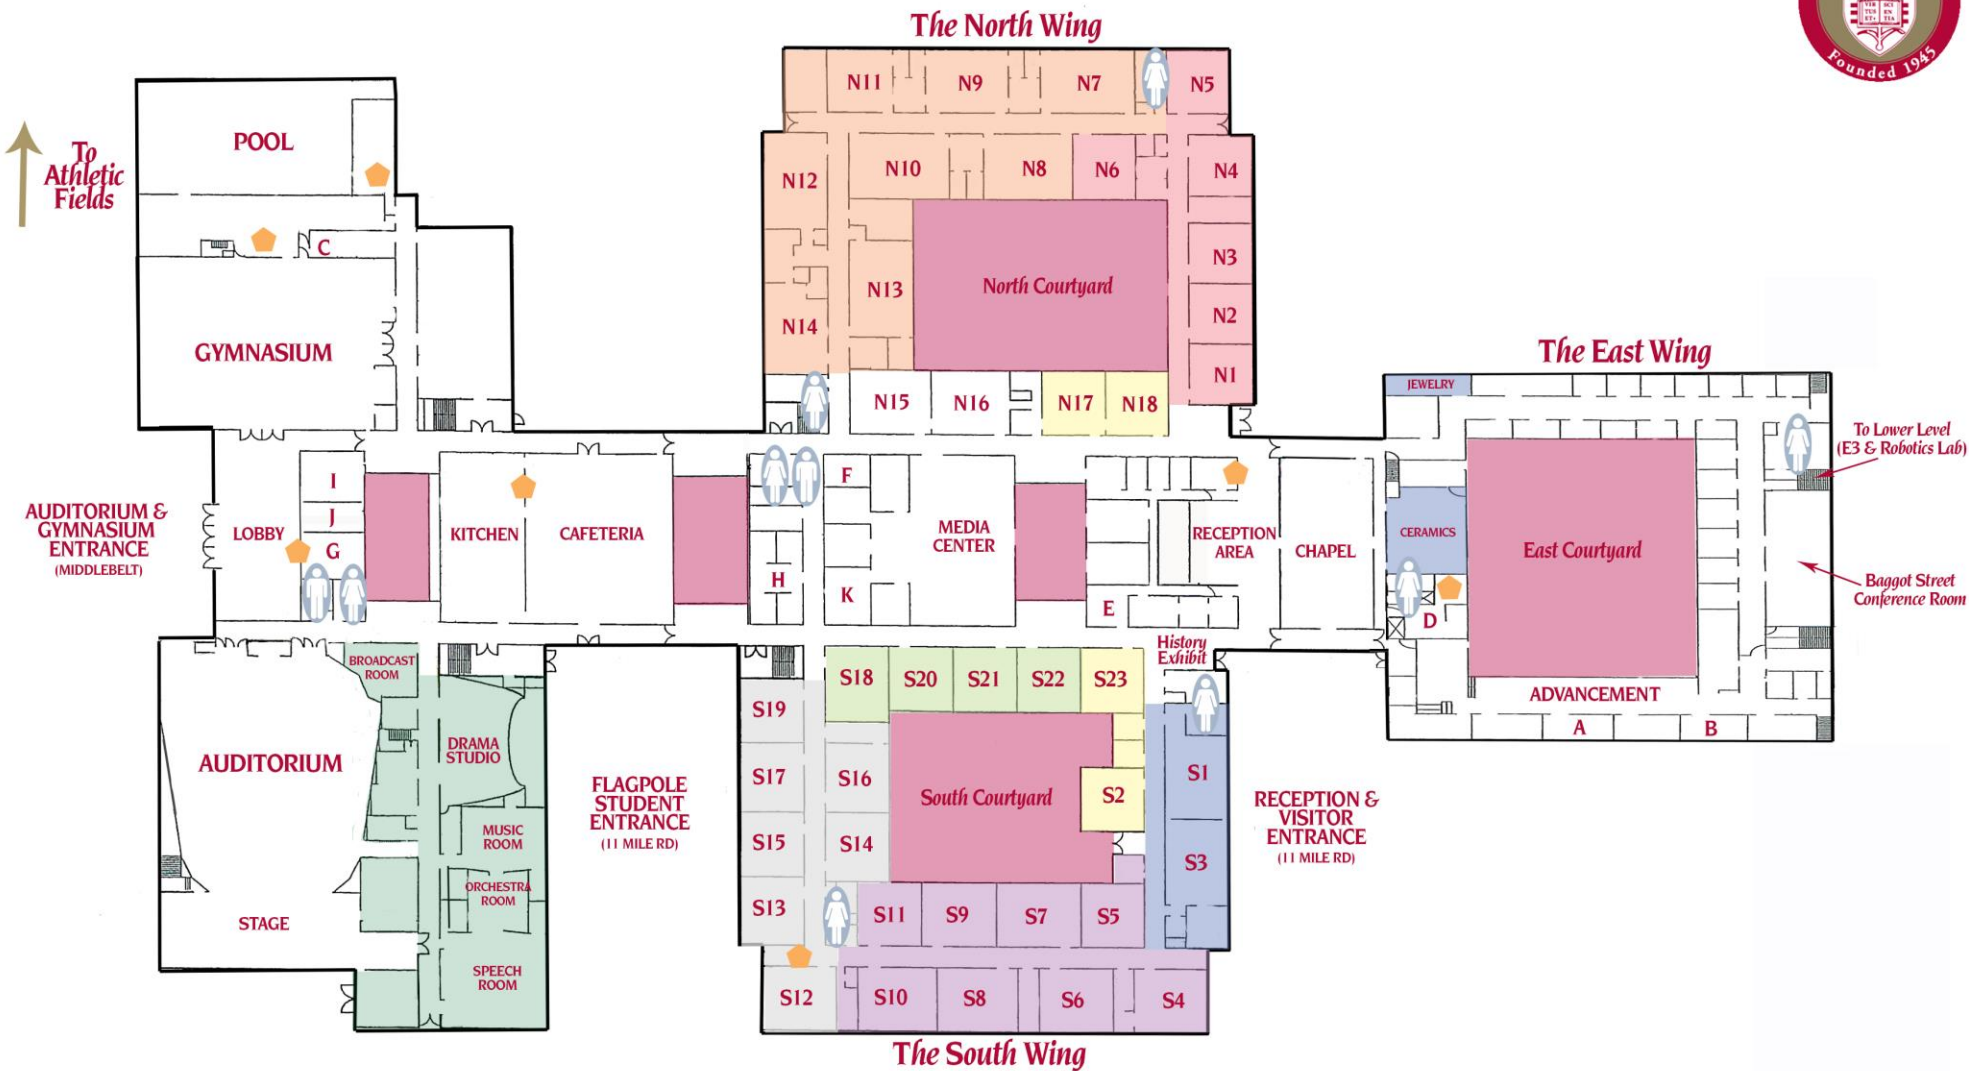

Mercy High School Map

KEY:

- | | | | | | |
|--|-----------------|--|---------------------|---------------------|---------------|
| | English | | A Admissions Office | E Business Office | I Marlin Shop |
| | Fine Arts | | B Alumnae Office | F Campus Ministry | J Tea Room |
| | Mathematics | | C Athletics Office | G Concessions Stand | K Tech Office |
| | Performing Arts | | D Attendance | H Counseling | |

Middlebelt Rd.

11 Mile Rd.